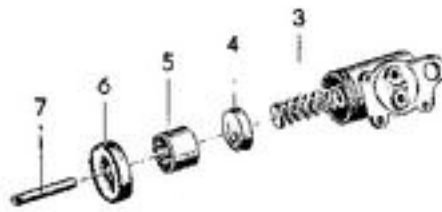

Wheel brake cylinder front

Wheel brake cylinder rear

# Brake and Clutch Controls

Plate 26

Key No.	Old Part Number	New Part Number	Description	No. per vehicle
<u>Brake Master Cylinder</u>				
1	A 37345	055 102 27 00	Cap valve . . . . .	1
2	A 33372	055 102 28 00	Compression spring, compl. . . . .	1
3	A 4056	055 102 29 00	Collar . . . . .	1
4	A 23724	055 102 30 00	Piston with master cup . . . . .	1
5	A 5434	055 102 31 00	Secondary cup . . . . .	1
6	A 14398	055 102 32 00	Stop washer . . . . .	1
7	A 33188	055 102 17 00	Snap ring . . . . .	1
8	A 19884	055 102 33 00	Dust cap (Rubber boot) . . . . .	1
9	A 15449	055 102 34 00	Binding . . . . .	1
<u>Clutch Master Cylinder - Components</u>				
10	A 36913	055 102 12 00	Compression spring, compl. . . . .	1
11	A 16240	055 102 13 00	Collar . . . . .	1
12	A 33718	055 102 14 00	Piston with master cup . . . . .	1
13	A 16239	055 102 15 00	Secondary cup . . . . .	1
14	A 33716	055 102 16 00	Stop washer . . . . .	1