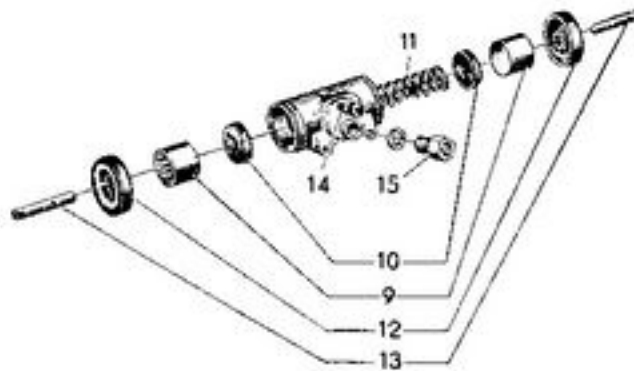

Wheel brake cylinder front

Wheel brake cylinder rear

# Brake and Clutch Controls

Plate 26

Key No.	Old Part Number	New Part Number	Description	No. per vehicle
<u>Brake Master Cylinder</u>				
1	A 37345	055 102 27 00	Cap valve . . . . .	1
2	A 33372	055 102 28 00	Compression spring, compl. . . . .	1
3	A 4056	055 102 29 00	Collar . . . . .	1
4	A 23724	055 102 30 00	Piston with master cup . . . . .	1
5	A 5434	055 102 31 00	Secondary cup . . . . .	1
6	A 14398	055 102 32 00	Stop washer . . . . .	1
7	A 33188	055 102 17 00	Snap ring . . . . .	1
8	A 19884	055 102 33 00	Dust cap (Rubber boot) . . . . .	1
9	A 15449	055 102 34 00	Binding . . . . .	1
<u>Clutch Master Cylinder - Components</u>				
10	A 36913	055 102 12 00	Compression spring, compl. . . . .	1
11	A 16240	055 102 13 00	Collar . . . . .	1
12	A 33718	055 102 14 00	Piston with master cup . . . . .	1
13	A 16239	055 102 15 00	Secondary cup . . . . .	1
14	A 33716	055 102 16 00	Stop washer . . . . .	1