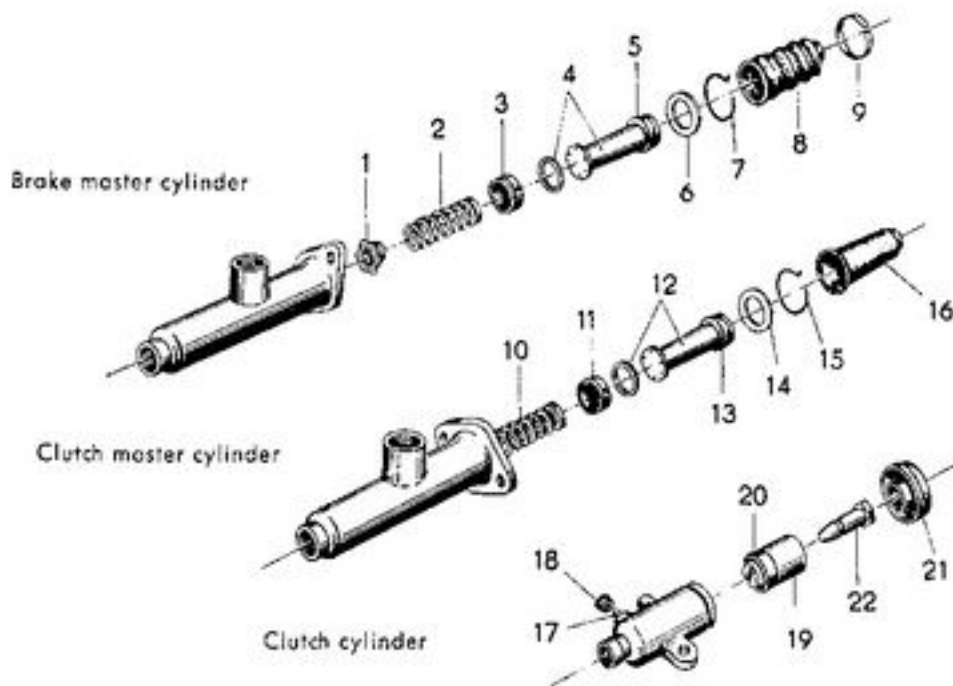

Wheel brake cylinder front

Wheel brake cylinder rear

# Brake and Clutch Controls

Plate 26

Key No.	Old Part Number	New Part Number	Description	No. per vehicle
<u>Brake Master Cylinder</u>				
1	A 37345	055 102 27 00	Cap valve . . . . .	1
2	A 33372	055 102 28 00	Compression spring, compl. . . . .	1
3	A 4056	055 102 29 00	Collar . . . . .	1
4	A 23724	055 102 30 00	Piston with master cup . . . . .	1
5	A 5434	055 102 31 00	Secondary cup . . . . .	1
6	A 14398	055 102 32 00	Stop washer . . . . .	1
7	A 33188	055 102 17 00	Snap ring . . . . .	1
8	A 19884	055 102 33 00	Dust cap (Rubber boot) . . . . .	1
9	A 15449	055 102 34 00	Binding . . . . .	1
<u>Clutch Master Cylinder - Components</u>				
10	A 36913	055 102 12 00	Compression spring, compl. . . . .	1
11	A 16240	055 102 13 00	Collar . . . . .	1
12	A 33718	055 102 14 00	Piston with master cup . . . . .	1
13	A 16239	055 102 15 00	Secondary cup . . . . .	1
14	A 33716	055 102 16 00	Stop washer . . . . .	1