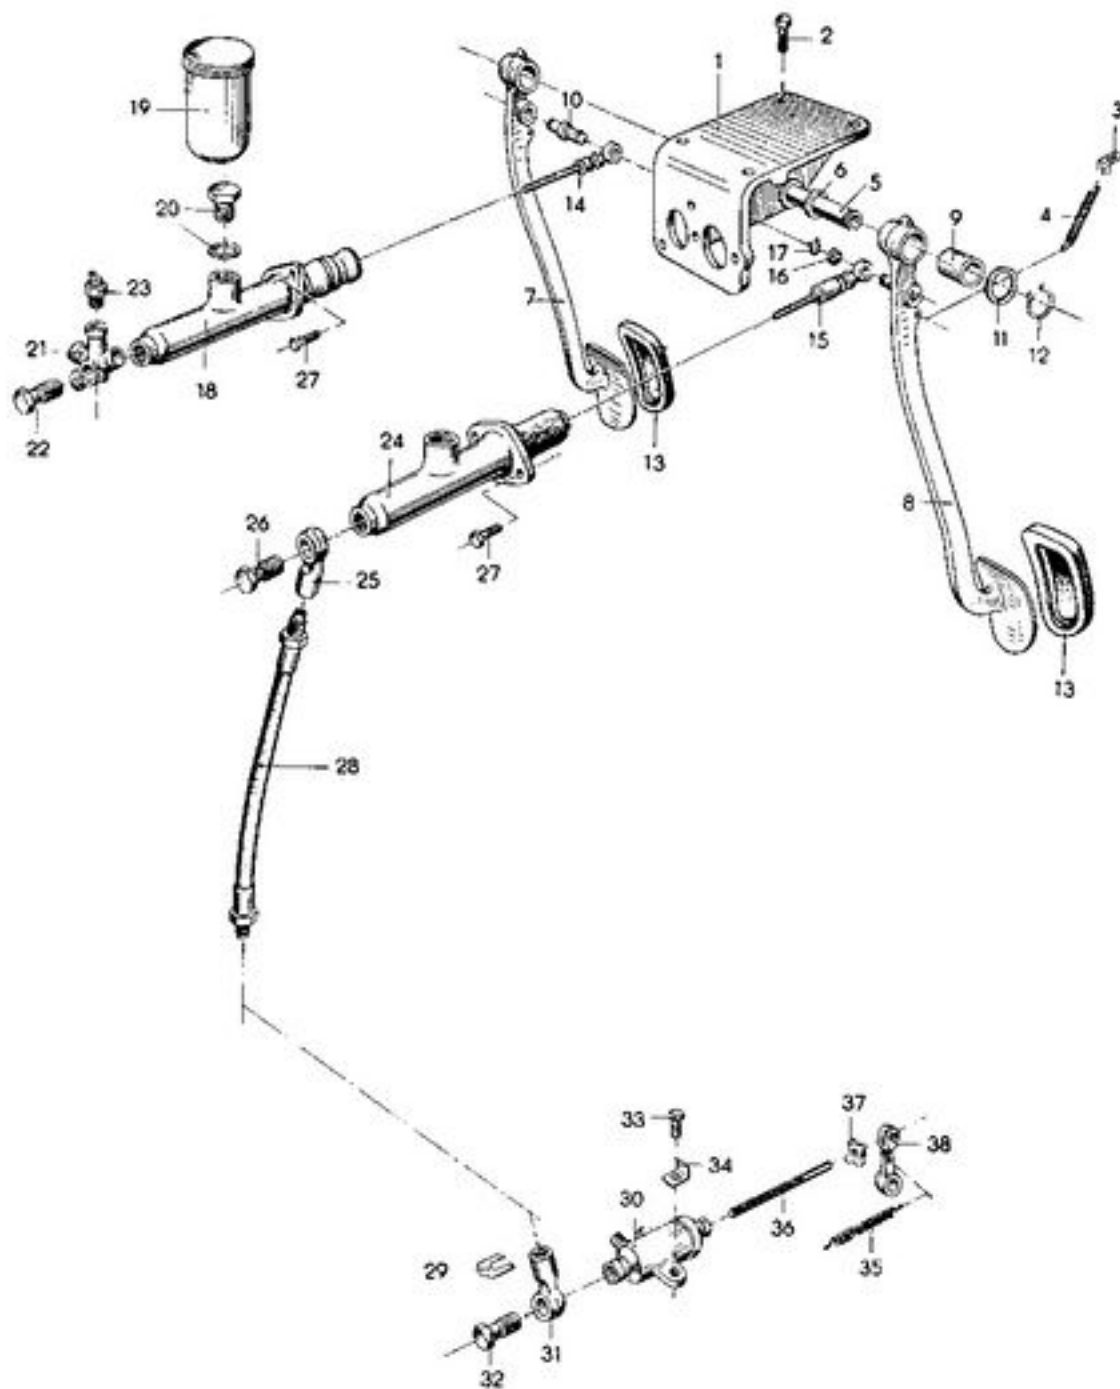

Wheel brake cylinder front

Wheel brake cylinder rear

# Brake and Clutch Controls

Plate 26

Key No.	Old Part Number	New Part Number	Description	No. per vehicle
<u>Brake Master Cylinder</u>				
1	A 37345	055 102 27 00	Cap valve . . . . .	1
2	A 33372	055 102 28 00	Compression spring, compl. . . . .	1
3	A 4056	055 102 29 00	Collar . . . . .	1
4	A 23724	055 102 30 00	Piston with master cup . . . . .	1
5	A 5434	055 102 31 00	Secondary cup . . . . .	1
6	A 14398	055 102 32 00	Stop washer . . . . .	1
7	A 33188	055 102 17 00	Snap ring . . . . .	1
8	A 19884	055 102 33 00	Dust cap (Rubber boot) . . . . .	1
9	A 15449	055 102 34 00	Binding . . . . .	1
<u>Clutch Master Cylinder - Components</u>				
10	A 36913	055 102 12 00	Compression spring, compl. . . . .	1
11	A 16240	055 102 13 00	Collar . . . . .	1
12	A 33718	055 102 14 00	Piston with master cup . . . . .	1
13	A 16239	055 102 15 00	Secondary cup . . . . .	1
14	A 33716	055 102 16 00	Stop washer . . . . .	1